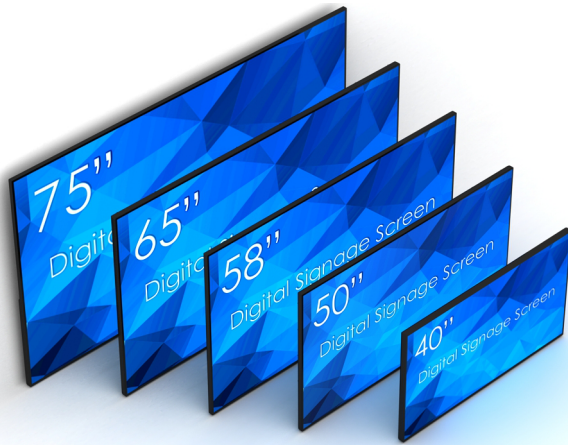

SWEDX Digital Signage Screens / 4K in 4K out

K8-Series

4K Ultra HD Input

Support for 4K @ 60hz through 3 HDMI 2.0 inputs

4K Display

Genuine 4K displays with 3840x2160 pixels resolution

Smart HDMI

The screen turns On/Off based on the HDMI signal

USB Media Player

Automatized player for images and videos

SWEDX Digital Signage Screens / 4K in 4K out

Features	Specifications	Model ID				
		SDS40K8-01	SDS50K8-01	SDS58K8-01	SDS65K8-01	SDS75K8-01
Panel	Aspect Ratio	16:9				
	Panel Resolution	3840 x 2160 pixels				
	Refresh Rate	120 Hz				
	Static Contrast	5000:1	4000:1	4000:1	4000:1	4000:1
	Brightness	350 cd/m ²	350 cd/m ²	350 cd/m ²	400 cd/m ²	400 cd/m ²
	Response Time	8.5 ms	9.5 ms	9.5 ms	6.5 ms	6.5 ms
	Viewing Angle	178/178	178/178	178/178	178/178	178/178
Power	Power Supply	100-240 V ~ 50/60Hz				
	Power Consumption	65 W	110 W	135 W	175 W	265 W
	Stand-by Power Consumption	<0.50 W				
Environment	Lead Presence	Yes				
	Mercury	0 mg				
Connections	Max Input Signal	3840 x 2160 @ 60Hz				
	HDMI	3 x HDMI (V. 2.0) (HDCP 2.2) 480P/480I/576P/576I//720P/1080I/1080P/2160p @ 60Hz				
	USB Media Player	2 x USB 2.0				
	VGA	1				
	VGA Audio in	1				
	Component	1 x YpBbPr 480P/480I/576P/576I//720P/1080I/1080P				
	AV	1				
	Digital Audio Output	1 x Coaxial				
Speakers	Audio Out	2 x 10 W				4 x 10 W
Dimensions	Product Height	89 cm	112 cm	130 cm	145 cm	167 cm
	Product Width	50 cm	64 cm	75 cm	83 cm	95 cm
	Product Depth	4.2 cm	4.4 cm	3.8 cm	3.8 cm	6 cm
Weight	Net	12 kg	17 kg	27 kg	33 kg	52 kg
Dimension	Package	102 x 65 x 11 cm	121 x 75 x 14 cm	140 x 85 x 19 cm	157 x 97 x 21 cm	189 x 120 x 23 cm*
Weight	Gross	14 kg	20 kg	32 kg	38 kg	92 kg